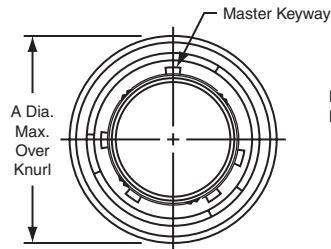

**Plug Shell, RFI Grounding,
Bayonet Coupling**
Military No. MS3475
Amphenol/Matrix No. MB18

To complete order number see how to order, page 14.

Shell Size	A Dia. Max.	B Dia. Max.	H Accessory Thread Class 2A
8	.782	.305	.5000-20 UNF
10	.926	.405	.6250-24 UNEF
12	1.043	.531	.7500-20 UNEF
14	1.183	.665	.8750-20 UNEF
16	1.305	.790	1.0000-20 UNEF
18	1.391	.869	1.0625-18 UNEF
20	1.531	.994	1.1875-18 UNEF
22	1.656	1.119	1.3125-18 UNEF
24	1.777	1.244	1.4375-18 UNEF