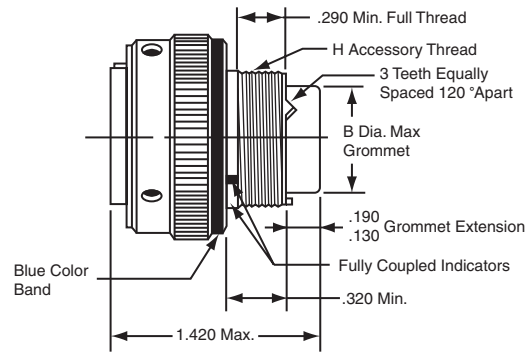

Miniature Cylindrical MIL-C-26482, Series 2

MS3476 straight plug

MS3475 straight plug with RFI grounding fingers

**Plug Shell,
Bayonet Coupling**
Military No. MS3476
Amphenol/Matrix No. MB16