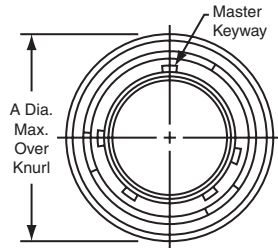

Miniature Cylindrical MIL-C-26482, Series 2

MS3476 straight plug

MS3475 straight plug with RFI grounding fingers

**Plug Shell,
Bayonet Coupling**
Military No. MS3476
Amphenol/Matrix No. MB16