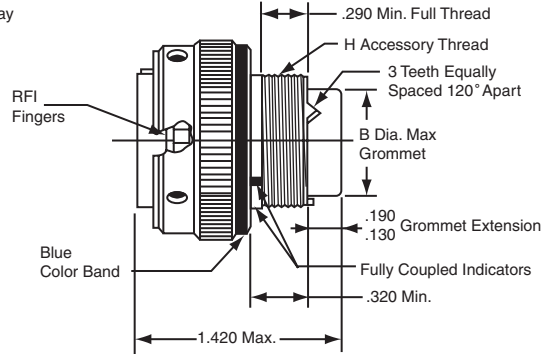

**Plug Shell, RFI Grounding,
Bayonet Coupling**
Military No. MS3475
Amphenol/Matrix No. MB18

To complete order number see how to order, page 14.

Shell Size	A Dia. Max.	B Dia. Max.	H Accessory Thread Class 2A
8	.782	.305	.5000-20 UNF
10	.926	.405	.6250-24 UNEF
12	1.043	.531	.7500-20 UNEF
14	1.183	.665	.8750-20 UNEF
16	1.305	.790	1.0000-20 UNEF
18	1.391	.869	1.0625-18 UNEF
20	1.531	.994	1.1875-18 UNEF
22	1.656	1.119	1.3125-18 UNEF
24	1.777	1.244	1.4375-18 UNEF